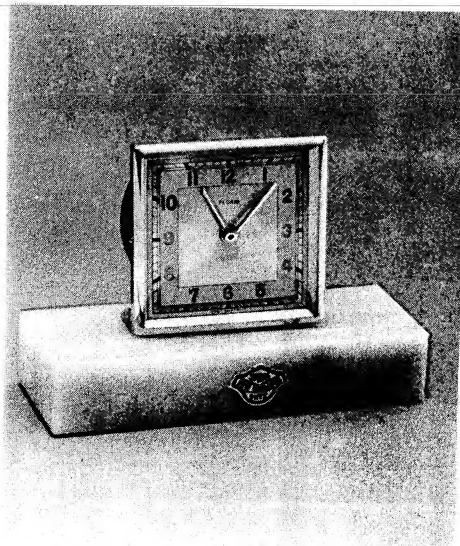

15 - CLOCK — THIRTY HOUR